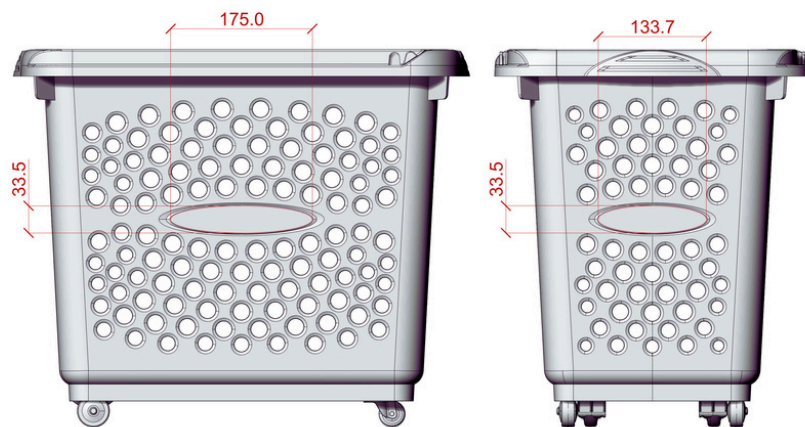

Dimensions

Type of line	Raw material
eko color	PP 100% recycled from neutral post-industrial plastic
save the sea	PP 100% recycled plastic, 70% of which comes from sea and ocean cleaning
eko black	PP 100% recycled from our own and external production waste

Spaces for logos

HIGH QUALITY WHEELS WITH BALL BEARINGS, 2 FIXED, 2 SWIVEL